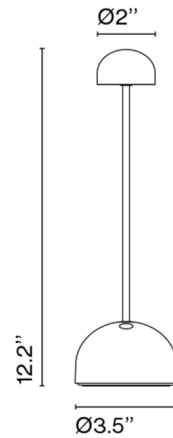

By Marset

Description

The Sips Outdoor Portable Table Lamp is a stylish rechargeable lamp designed to elegantly illuminate any space without the need for cords and wires. A dome-shaped base and slim steel stem support a smaller dome shade with an integrated LED. A built-in three-step dimmer allows the brightness to be adjusted to create the perfect ambiance. Includes USB-C charging cable (wall plug power adapter is not included).

Shown in silver / white

Specifications

COLOR	White
BODY FINISH	Silver
WATTAGE	2.2W
DIMMER	Included
DIMENSIONS	3.54"W x 12.2"H
INTEGRATED LED MODULE	1 x LED/2.2W/120V LED
COUNTRY OF ORIGIN	Spain

Technical Information