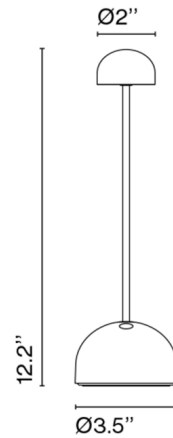

Description

The Sips Outdoor Portable Table Lamp is a stylish rechargeable lamp designed to elegantly illuminate any space without the need for cords and wires. A dome-shaped base and slim steel stem support a smaller dome shade with an integrated LED. A built-in three-step dimmer allows the brightness to be adjusted to create the perfect ambiance. Includes USB-C charging cable (wall plug power adapter is not included).

Shown in silver / white

Specifications

COLOR	White
BODY FINISH	Silver
WATTAGE	2.2W
DIMMER	Included
DIMENSIONS	3.54"W x 12.2"H
INTEGRATED LED MODULE	1 x LED/2.2W/120V LED
COUNTRY OF ORIGIN	Spain

Technical Information