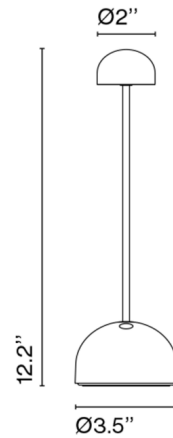

Description

The Sips Outdoor Portable Table Lamp is a stylish rechargeable lamp designed to elegantly illuminate any space without the need for cords and wires. A dome-shaped base and slim steel stem support a smaller dome shade with an integrated LED. A built-in three-step dimmer allows the brightness to be adjusted to create the perfect ambiance. Includes USB-C charging cable (wall plug power adapter is not included).

Shown in gold / chocolate

Specifications

COLOR	Chocolate
BODY FINISH	Gold
WATTAGE	2.2W
DIMMER	Included
DIMENSIONS	3.54"W x 12.2"H
INTEGRATED LED MODULE	1 x LED/2.2W/120V LED
COUNTRY OF ORIGIN	Spain

Technical Information