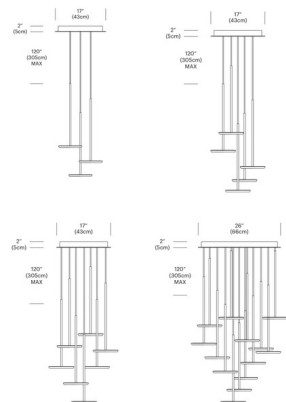

By Pablo

Description

The Sky Chandelier is a clean detailed piece designed to blend seamlessly into a variety of interior space. Create your own unique piece by adjusting the cables to your desired length. Provides both up and down light for complete illumination. Available with 2700K-2200K Warm Dim or 3000K Static Dim. CE and ETL listed.

Specifications

COLOR Matte Black
BODY FINISH White
WATTAGE 54W
DIMMER Low Voltage Electronic
DIMENSIONS 17"W x 17.5"H
INTEGRATED LED MODULE 3 x LED/18W/120V LED

Technical Information

COLOR RENDERING 90 CRI
LAMP COLOR 3000K
LUMENS/WATT 208.33
LUMINOUS FLUX 3750 lumens

Shown in white / matte black

CLICK TO VIEW PRODUCT

Notes: