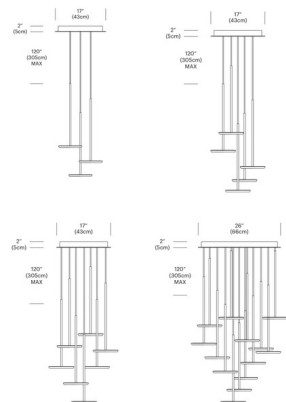

### Description

The Sky Chandelier is a clean detailed piece designed to blend seamlessly into a variety of interior space. Create your own unique piece by adjusting the cables to your desired length. Provides both up and down light for complete illumination. Available with 2700K-2200K Warm Dim or 3000K Static Dim. CE and ETL listed.

### Specifications

COLOR . . . . . Matte Black  
 BODY FINISH . . . . . White  
 WATTAGE . . . . . 126W  
 DIMMER . . . . . Low Voltage Electronic  
 DIMENSIONS . . . . . 17"W x 17.5"H  
 INTEGRATED LED MODULE . . . . . 7 x LED/18W/120V LED

### Technical Information

COLOR RENDERING . . . . . 90 CRI  
 LAMP COLOR . . . . . 3000K  
 LUMENS/WATT . . . . . 486.11  
 LUMINOUS FLUX . . . . . 8750 lumens

Shown in white / matte black

CLICK TO VIEW PRODUCT