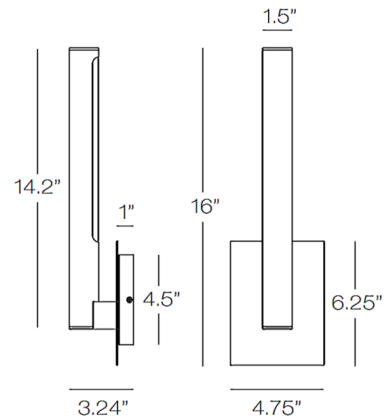

Lightology

lightology.com
866-954-4489
04-23-26

Project: _____

Company: _____

Location: _____ Fixture Type: _____

SPEC #: **STN1273159**

Approved On: _____ Approved By: _____

Zo Zo Wall Sconce By Stone Lighting

Description

Zo Zo Wall Sconce is a linear wall washing LED luminaire. Steel construction with plated steel body and frosted white acrylic spread diffuser. Dimmable with C.L/LED+ and ELV dimmers.

Specifications

COLOR . . . . . Frosted White
BODY FINISH . . . . . Black
WATTAGE 18W
DIMMER . . . . . Low Voltage Electronic
DIMENSIONS . . . . . 4.75"W x 16"H x 3.25"D
INTEGRATED LED MODULE . . . . . LED/18W/120V LED

Technical Information

BEAM ANGLE . . . . . 120°
COLOR RENDERING . . . . . 90 CRI
LAMP COLOR 3000K
LUMENS/WATT 100.00
LUMINOUS FLUX . . . . . 1800 lumens

Shown in black / frosted white

CLICK TO VIEW PRODUCT

Notes: