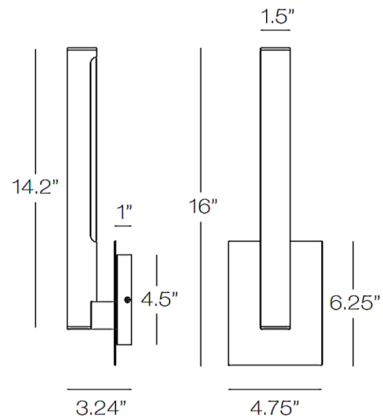

Lightology

lightology.com
866-954-4489
07-02-26

Project: _____

Company: _____

Location: _____ Fixture Type: _____

SPEC #: **STN1273159**

Approved On: _____ Approved By: _____

Zo Zo Wall Sconce

By Stone Lighting

Description

Zo Zo Wall Sconce is a linear wall washing LED luminaire. Steel construction with plated steel body and frosted white acrylic spread diffuser. Dimmable with C.L/LED+ and ELV dimmers.

Specifications

COLOR . . . . . Frosted White
BODY FINISH . . . . . Black
WATTAGE 18W
DIMMER . . . . . Low Voltage Electronic
DIMENSIONS . . . . . 4.75"W x 16"H x 3.25"D
INTEGRATED LED MODULE . . . . . LED/18W/120V LED

Technical Information

BEAM ANGLE . . . . . 120°
COLOR RENDERING . . . . . 90 CRI
LAMP COLOR 3000K
LUMENS/WATT 100.00
LUMINOUS FLUX . . . . . 1800 lumens

Shown in black / frosted white

CLICK TO VIEW PRODUCT

Notes: