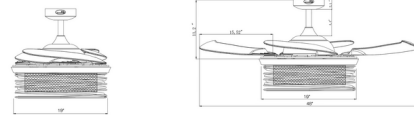

Description

The Fanaway Luna Ceiling Fan is an advanced ceiling fan, showing off unique aesthetics and an energy-efficient design. Switched off, the fan blades automatically retract and are tucked out of the way, transforming the fixture into a modern industrial light. It creates open space in the room environment, accumulates less dust, and the unobtrusive, versatile look visually integrates into any room of your home. The LED module has dimming and adjustable color temperature (3000K, 4000K, 6000K), allowing you to set just the right mood. Its hand-crafted spiral cage adds industrial character, while the white linen interior shade softens the light for a warm, even glow. A hand-held remote control with wall cradle is included, and enables motor on/off, 3 speeds, light on/off and dimming. Reverse can be set using a switch on the motor housing. Accessories are sold separately.

Specifications

COLOR Smoke
BODY FINISH Black
WATTAGE 40W
DIMMER Included
DIMENSIONS 48"W x 18.9"H
INTEGRATED LED MODULE 1 x LED/40W/120V LED

Technical Information

LAMP COLOR CCT Select
LUMENS/WATT 35.00
LUMINOUS FLUX 1400 lumens

Shown in black / smoke

CLICK TO VIEW PRODUCT

Notes: