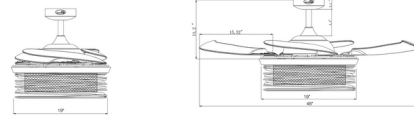

CLICK TO VIEW PRODUCT

Notes: