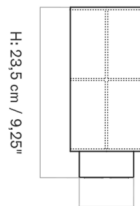

### Specifications

COLOR . . . . . Raw Linen  
BODY FINISH . . . . . Dark Stained Oak  
WATTAGE . . . . . 2.5W  
DIMMER . . . . . Included  
DIMENSIONS . . . . . 3.93"W x 9.25"H  
INTEGRATED LED MODULE . . . . . 1 x LED/2.5W/120V LED  
COUNTRY OF ORIGIN . . . . . China

### Technical Information

COLOR RENDERING . . . . . 80 CRI  
LAMP COLOR . . . . . 2700K  
LUMENS/WATT . . . . . 60.00  
LUMINOUS FLUX . . . . . 150 lumens

Shown in dark stained oak / raw linen

Ø: 10 cm / 3,93"

H: 23,5 cm / 9,25"

H: 3,6 cm / 1,4"

Ø: 7,5 cm / 2,95"

CLICK TO VIEW PRODUCT

Notes: