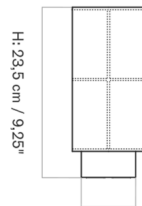

Specifications

COLOR Raw Linen
BODY FINISH Dark Stained Oak
WATTAGE 2.5W
DIMMER Included
DIMENSIONS 3.93"W x 9.25"H
INTEGRATED LED MODULE 1 x LED/2.5W/120V LED
COUNTRY OF ORIGIN China

Technical Information

COLOR RENDERING 80 CRI
LAMP COLOR 2700K
LUMENS/WATT 60.00
LUMINOUS FLUX 150 lumens

Shown in dark stained oak / raw linen

Ø: 10 cm / 3,93"

H: 23,5 cm / 9,25"

Ø: 7,5 cm / 2,95"

H: 3,6 cm / 1,4"

CLICK TO VIEW PRODUCT