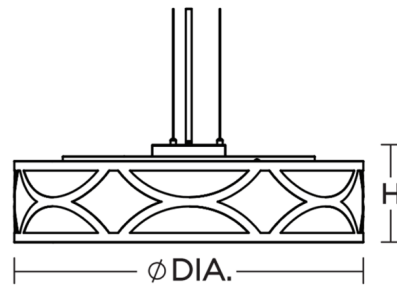

Specifications

COLOR	White
BODY FINISH	Painted Nickel
WATTAGE	30W
DIMMER	Low Voltage Electronic
DIMENSIONS	16"W x 4"H
INTEGRATED LED MODULE	1 x LED/30W/120-277V LED
COUNTRY OF ORIGIN	China

Technical Information

PRODUCT DIMENSIONS	Downrods: Two 6" and Four 12" Included
LAMP LIFE	50000 hours
COLOR RENDERING	90 CRI
LAMP COLOR	CCT Select
LUMENS/WATT	80.00
LUMINOUS FLUX	2400 lumens

Shown in painted nickel / white

DIA.	H
16"	4"
20"	5"
24"	6"
30"	7"