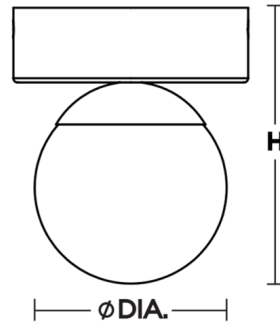

By AFX

Description

The Pearl Ceiling Light is a simplistic single small globe ceiling light with a white glass diffuser. TRIAC and ELV dimming.

Specifications

COLOR	White
BODY FINISH	Black
WATTAGE	10W
DIMMER	Standard 120V
DIMENSIONS	4.33"W x 5.1"H
INTEGRATED LED MODULE	1 x LED/10W/120V LED
COUNTRY OF ORIGIN	China

Technical Information

LAMP LIFE	50000 hours
COLOR RENDERING	90 CRI
LAMP COLOR	3000K
LUMENS/WATT	45.00
LUMINOUS FLUX	450 lumens

Shown in black / white

DIA. H
3-1/2" 5"

CLICK TO VIEW PRODUCT

Notes: