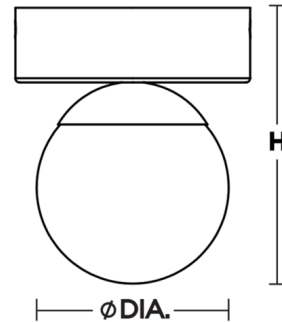

By AFX

Description

The Pearl Ceiling Light is a simplistic single small globe ceiling light with a white glass diffuser. TRIAC and ELV dimming.

Specifications

COLOR	White
BODY FINISH	Black
WATTAGE	10W
DIMMER	Standard 120V
DIMENSIONS	4.33"W x 5.1"H
INTEGRATED LED MODULE	1 x LED/10W/120V LED
COUNTRY OF ORIGIN	China

Technical Information

LAMP LIFE	50000 hours
COLOR RENDERING	90 CRI
LAMP COLOR	3000K
LUMENS/WATT	45.00
LUMINOUS FLUX	450 lumens

Shown in black / white

DIA. H
3-1/2" 5"

CLICK TO VIEW PRODUCT

Notes: