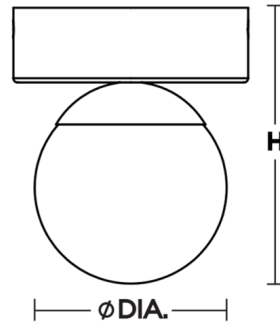

By AFX

Description

The Pearl Ceiling Light is a simplistic single small globe ceiling light with a white glass diffuser. TRIAC and ELV dimming.

Specifications

COLOR	White
BODY FINISH	Satin Brass
WATTAGE	10W
DIMMER	Standard 120V
DIMENSIONS	4.33"W x 5.1"H
INTEGRATED LED MODULE	1 x LED/10W/120V LED
COUNTRY OF ORIGIN	China

Technical Information

LAMP LIFE	50000 hours
COLOR RENDERING	90 CRI
LAMP COLOR	3000K
LUMENS/WATT	45.00
LUMINOUS FLUX	450 lumens

Shown in satin brass / white

DIA. H
3-1/2" 5"

CLICK TO VIEW PRODUCT

Notes: