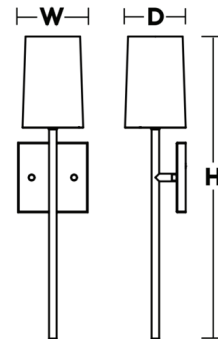

Shown in satin nickel / white

H	W	D
19-1/2"	4"	4"