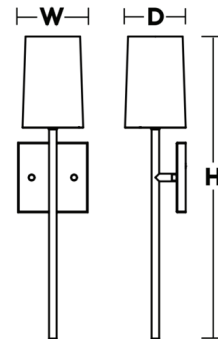

### Description

The Rose Wall Sconce is a chic and versatile lighting gem that effortlessly fuses contemporary and transitional design, adding a distinctive touch to your space. The elegant tapered drum fixture shape with tubular steel construction and white linen shade introduces a touch of sophistication. Suitable for indoor damp locations. TRIAC and ELV dimming.

### Specifications

COLOR	White
BODY FINISH	Satin Nickel
WATTAGE	40W
DIMMER	Standard 120V
DIMENSIONS	4"W x 19.6"H x 4"D
BULB NOT INCLUDED	1 x B10/Candelabra (E12)/40W/120V Incandescent
OTHER BULB OPTIONS	1 x B10/Candelabra (E12)/120V LED
COUNTRY OF ORIGIN	China

Shown in satin nickel / white

<b>H</b>	<b>W</b>	<b>D</b>
19-1/2"	4"	4"

CLICK TO VIEW PRODUCT

Notes: