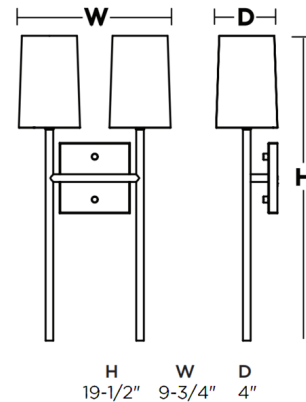

Lightology

lightology.com
866-954-4489
04-25-26

Project: _____
 Company: _____
 Location: _____ Fixture Type: _____
 SPEC #: **AFX1273252**
 Approved On: _____ Approved By: _____

Rose Double Wall Sconce By AFX

Description

The Rose Wall Sconce is a chic and versatile lighting gem that effortlessly fuses contemporary and transitional design, adding a distinctive touch to your space. The elegant tapered drum fixture shape with tubular steel construction and linen shades introduce a touch of sophistication. Suitable for indoor damp locations. TRIAC and ELV dimming.

Shown in satin nickel / white

Specifications

COLOR	White
BODY FINISH	Satin Nickel
WATTAGE	80W
DIMMER	Standard 120V
DIMENSIONS	9.7"W x 19.6"H x 4"D
BULB NOT INCLUDED	2 x B10/Candelabra (E12)/40W/120V Incandescent
OTHER BULB OPTIONS	2 x B10/Candelabra (E12)/120V LED
COUNTRY OF ORIGIN	China