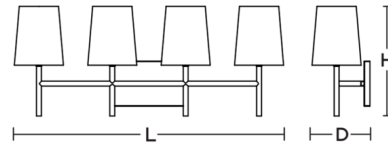

By AFX

Description

The Rose Bathroom Vanity Light is a chic and versatile lighting gem that effortlessly fuses contemporary and transitional design, adding a distinctive touch to your space. The elegant tapered drum fixture shape with tubular steel construction and linen shades introduce a touch of sophistication. Suitable for indoor damp locations. TRIAC and ELV dimming.

Shown in satin brass / white

L	D	H
22"	5-7/5"	11"
27"	5-7/5"	11"

Specifications

COLOR	White
BODY FINISH	Satin Brass
WATTAGE	120W
DIMMER	Standard 120V
DIMENSIONS	22"W x 11"H x 5.8"D
BULB NOT INCLUDED	3 x B10/Candelabra (E12)/40W/120V Incandescent
OTHER BULB OPTIONS	3 x B10/Candelabra (E12)/120V LED
COUNTRY OF ORIGIN	China