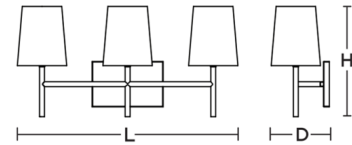

By AFX

Description

The Rose Bathroom Vanity Light is a chic and versatile lighting gem that effortlessly fuses contemporary and transitional design, adding a distinctive touch to your space. The elegant tapered drum fixture shape with tubular steel construction and linen shades introduce a touch of sophistication. Suitable for indoor damp locations. TRIAC and ELV dimming.

Shown in satin brass / white

L	D	H
22"	5-7/5"	11"
27"	5-7/5"	11"

Specifications

COLOR	White
BODY FINISH	Satin Brass
WATTAGE	120W
DIMMER	Standard 120V
DIMENSIONS	22"W x 11"H x 5.8"D
BULB NOT INCLUDED	3 x B10/Candelabra (E12)/40W/120V Incandescent
OTHER BULB OPTIONS	3 x B10/Candelabra (E12)/120V LED
COUNTRY OF ORIGIN	China