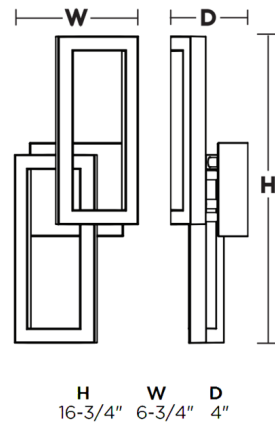

Shown in black / white