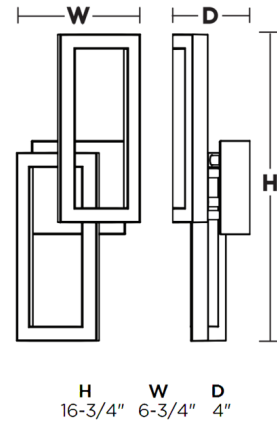

CLICK TO VIEW PRODUCT

Notes: