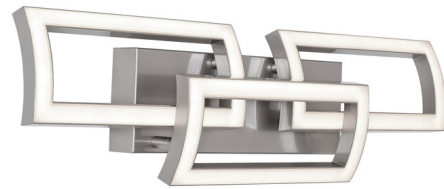

Lightology

lightology.com
866-954-4489
07-07-26

Project: _____
 Company: _____
 Location: _____ Fixture Type: _____
 SPEC #: **AFX1273264**
 Approved On: _____ Approved By: _____

Sia Color-Select Bathroom Vanity Light By AFX

Description

The Sia Color-Select Vanity is a versatile and chic lighting fixture seamlessly uniting contemporary and transitional aesthetics for a truly unique touch. The sleek rectangular fixture shape adds a modern touch, making it an ideal choice that effortlessly combines functionality with contemporary elegance. Horizontal or vertical mounting. Features color-select technology which allows the selection of 2700K, 3000K, 3500K, 4000K or 5000K color temperature. Color temperature adjustable using a switch inside the fixture. Dimmable with a 0-10V dimmer (120-277V), or a TRIAC or ELV dimmer (120V).

Shown in painted nickel / white

L H D
23-1/4" 6-1/2" 4"

Specifications

COLOR	White
BODY FINISH	Painted Nickel
WATTAGE	36W
DIMMER	Low Voltage Electronic
DIMENSIONS	23.31"W x 4"H x 6.7"D
INTEGRATED LED MODULE	3 x LED/12W/120-277V LED
COUNTRY OF ORIGIN	China