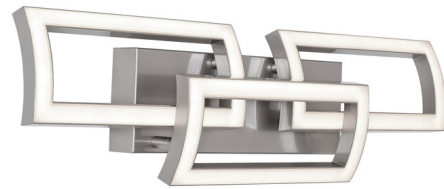

Lightology

lightology.com
866-954-4489
04-25-26

Project: _____
 Company: _____
 Location: _____ Fixture Type: _____
 SPEC #: **AFX1273264**
 Approved On: _____ Approved By: _____

Sia Color-Select Bathroom Vanity Light

By AFX

Description

The Sia Color-Select Vanity is a versatile and chic lighting fixture seamlessly uniting contemporary and transitional aesthetics for a truly unique touch. The sleek rectangular fixture shape adds a modern touch, making it an ideal choice that effortlessly combines functionality with contemporary elegance. Horizontal or vertical mounting. Features color-select technology which allows the selection of 2700K, 3000K, 3500K, 4000K or 5000K color temperature. Color temperature adjustable using a switch inside the fixture. Dimmable with a 0-10V dimmer (120-277V), or a TRIAC or ELV dimmer (120V).

Shown in painted nickel / white

L H D
23-1/4" 6-1/2" 4"

Specifications

COLOR	White
BODY FINISH	Painted Nickel
WATTAGE	36W
DIMMER	Low Voltage Electronic
DIMENSIONS	23.31"W x 4"H x 6.7"D
INTEGRATED LED MODULE	3 x LED/12W/120-277V LED
COUNTRY OF ORIGIN	China