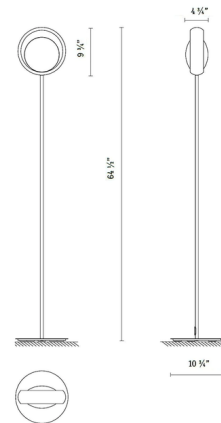

### Description

The Ring Floor Lamp is based on a ring with a glass diffuser, creating a space that gives the lamp a visually light look. The high diffusion capacity of the glass guarantees excellent light quality and greater visual comfort. On/off switch on cord.

### Specifications

COLOR	White
BODY FINISH	Black
WATTAGE	12W
DIMMER	N/A
DIMENSIONS	10.75"W x 64.5"H x 10.75"D
BULB NOT INCLUDED	2 x B10/Candelabra (E12)/6W/120V LED
COUNTRY OF ORIGIN	Spain

Shown in black / white