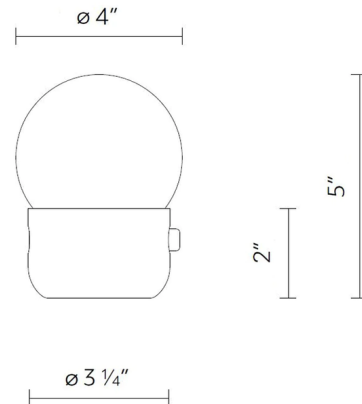

### Specifications

COLOR . . . . . White  
BODY FINISH . . . . . Matte Black  
WATTAGE . . . . . 1.3W  
DIMMER . . . . . Included  
DIMENSIONS . . . . . 4"W x 5"H x 4"D  
INTEGRATED LED MODULE . . . . . 1 x LED/1.3W/120V LED