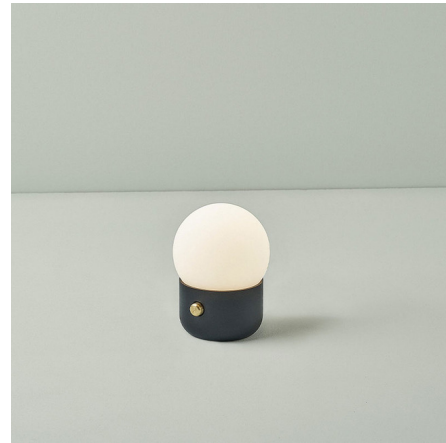

## Kup Camp Table Lamp

By B.lux

### Description

The Kup Camp Table Lamp is a portable lamp with a battery that can be recharged by USB and the light can be dimmed with the touch-dim system, 0-100% with the brightest light lasting up to 6 hours. Kup Camp is based on the lighting bodies in the KUP collection and an opal glass sphere.

Shown in matte black / white

### Specifications

COLOR . . . . . White  
BODY FINISH . . . . . Matte Black  
WATTAGE . . . . . 1.3W  
DIMMER . . . . . Included  
DIMENSIONS . . . . . 4"W x 5"H x 4"D  
INTEGRATED LED MODULE . . . . . 1 x LED/1.3W/120V LED