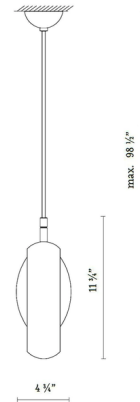

Lightology

lightology.com
866-954-4489
04-25-26

Project: _____

Company: _____

Location: _____ Fixture Type: _____

SPEC #: **BLX1273276**

Approved On: _____ Approved By: _____

Ring Pendant By B.lux

Description

The Ring Pendant is based on a ring with a glass diffuser, creating a space that gives the lamp a visually light look. The high diffusion capacity of the glass guarantees excellent light quality and greater visual comfort.

Shown in brass / white

Specifications

COLOR	White
BODY FINISH	Brass
WATTAGE	12W
DIMMER	Standard 120V
DIMENSIONS	9.75"W x 11.75"H
BULB NOT INCLUDED	2 x B10/Candelabra (E12)/6W/120V LED
COUNTRY OF ORIGIN	Spain