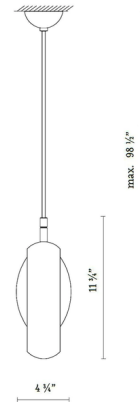

## Ring Pendant By B.lux

### Description

The Ring Pendant is based on a ring with a glass diffuser, creating a space that gives the lamp a visually light look. The high diffusion capacity of the glass guarantees excellent light quality and greater visual comfort.

### Specifications

|                   |                                      |
|-------------------|--------------------------------------|
| COLOR             | White                                |
| BODY FINISH       | Brass                                |
| WATTAGE           | 12W                                  |
| DIMMER            | Standard 120V                        |
| DIMENSIONS        | 9.75"W x 11.75"H                     |
| BULB NOT INCLUDED | 2 x B10/Candelabra (E12)/6W/120V LED |
| COUNTRY OF ORIGIN | Spain                                |