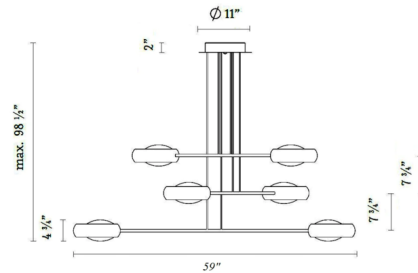

Shown in black / white

Specifications

COLOR	White
BODY FINISH	Black
WATTAGE	72W
DIMMER	Standard 120V
DIMENSIONS	59"W x 45.75"H
BULB NOT INCLUDED	12 x B10/Candelabra (E12)/6W/120V LED
COUNTRY OF ORIGIN	Spain