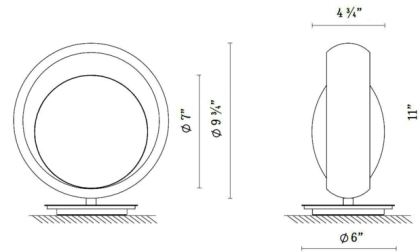

By B.lux

Description

The Ring Table Lamp is based on a ring with a glass diffuser, creating a space that gives the lamp a visually light look. The high diffusion capacity of the glass guarantees excellent light quality and greater visual comfort. On/off switch on cord.

Shown in black / white

Specifications

COLOR	White
BODY FINISH	Black
WATTAGE	12W
DIMMER	N/A
DIMENSIONS	9.75"W x 11"H x 9.75"D
BULB NOT INCLUDED	2 x B10/Candelabra (E12)/6W/120V LED
COUNTRY OF ORIGIN	Spain