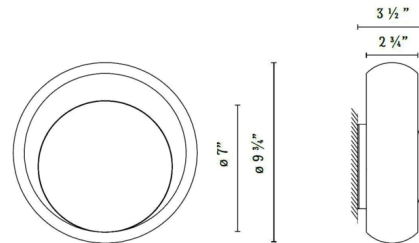

### Specifications

COLOR	White
BODY FINISH	White
WATTAGE	12W
DIMMER	Standard 120V
DIMENSIONS	9.75"W x 3.5"H x 4.5"D
BULB NOT INCLUDED	2 x B10/Candelabra (E12)/6W/120V LED
COUNTRY OF ORIGIN	Spain

CLICK TO VIEW PRODUCT