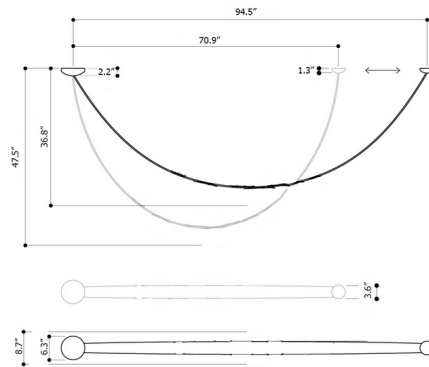

Specifications

COLOR	Clear
BODY FINISH	Black
WATTAGE	N/A
DIMMER	N/A
DIMENSIONS	94.5"W x 36.8"H x 8.74"D
BULB	N/A

Shown in black / clear

CLICK TO VIEW PRODUCT

Notes: