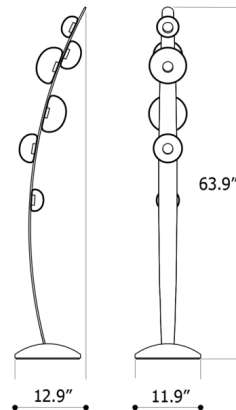

CLICK TO VIEW PRODUCT

Notes: