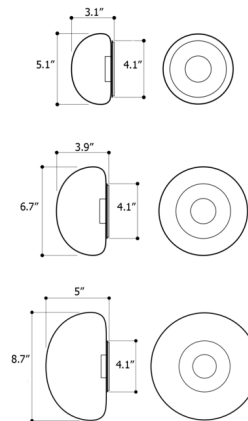

Lightology

lightology.com
866-954-4489
04-25-26

Project: _____

Company: _____

Location: _____ Fixture Type: _____

SPEC #: **BOM1273301**

Approved On: _____ Approved By: _____

Dew Drops Wall / Ceiling Light By Bomma

Description

The Dew Drops Wall / Ceiling Light features a crystal diffuser inspired by droplets of condensation on a blade of grass. The crystal dome houses an integrated LED light source behind an inner frosted diffuser backed by a mirrored disc. May be mounted on the wall or ceiling. Dimmable with TRIAC, ELV, or 0-10V dimmers.

Shown in silver / clear

Specifications

COLOR	Clear
BODY FINISH	Silver
WATTAGE	6W
DIMMER	Universal
DIMENSIONS	5.11"W x 5.11"H x 3.07"D
INTEGRATED LED MODULE	1 x LED/6W/120V LED

Technical Information

COLOR RENDERING	90 CRI
LAMP COLOR	2700K
LUMENS/WATT	75.00
LUMINOUS FLUX	450 lumens