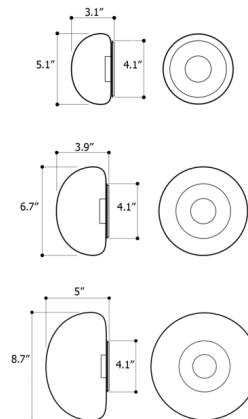

By Bomma

Description

The Dew Drops Wall / Ceiling Light features a crystal diffuser inspired by droplets of condensation on a blade of grass. The crystal dome houses an integrated LED light source behind an inner frosted diffuser backed by a mirrored disc. May be mounted on the wall or ceiling. Dimmable with TRIAC, ELV, or 0-10V dimmers.

Shown in silver / clear

Specifications

COLOR	Clear
BODY FINISH	Silver
WATTAGE	6W
DIMMER	Universal
DIMENSIONS	5.11"W x 5.11"H x 3.07"D
INTEGRATED LED MODULE	1 x LED/6W/120V LED

Technical Information

COLOR RENDERING	90 CRI
LAMP COLOR	2700K
LUMENS/WATT	75.00
LUMINOUS FLUX	450 lumens