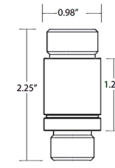

CLICK TO VIEW PRODUCT

Notes: