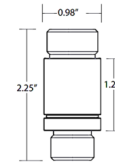

CLICK TO VIEW PRODUCT

Notes: