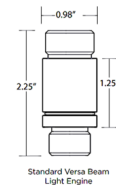

CLICK TO VIEW PRODUCT

Notes: