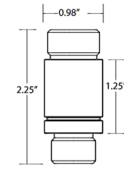

Standard Versa Beam Light Engine