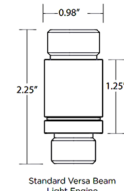

CLICK TO VIEW PRODUCT

Notes: