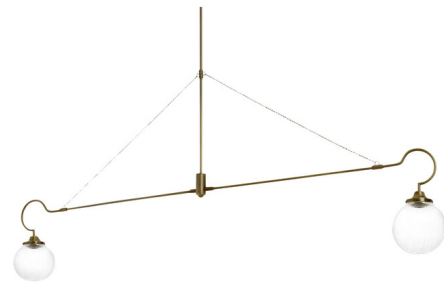

## Floren Linear Pendant

By CTO Lighting

### Description

The Floren Linear Pendant offers a modern interpretation of the Arts and Crafts design movement with a sleek linear frame accented with thoughtful decorative details. Each end of the pendant is punctuated with a ribbed clear glass globe supported by an exaggerated arch, and brass chains from the frame to the downrod provide both a support and decoration. Floren's elongated frame makes it an excellent choice above a dining table or kitchen island.

Shown in antique brass / clear

### Specifications

COLOR	Clear
BODY FINISH	Antique Brass
WATTAGE	18W
DIMMER	Standard 120V
DIMENSIONS	80.9\"L x 7.9\"W x 16.1\"H
BULB NOT INCLUDED	2 x A19/Medium (E26)/9W/120V LED
COUNTRY OF ORIGIN	United Kingdom