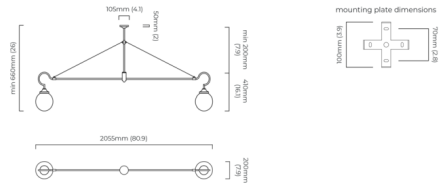

### Specifications

COLOR	Clear
BODY FINISH	Antique Brass
WATTAGE	18W
DIMMER	Standard 120V
DIMENSIONS	80.9"L x 7.9"W x 16.1"H
BULB NOT INCLUDED	2 x A19/Medium (E26)/9W/120V LED
COUNTRY OF ORIGIN	United Kingdom