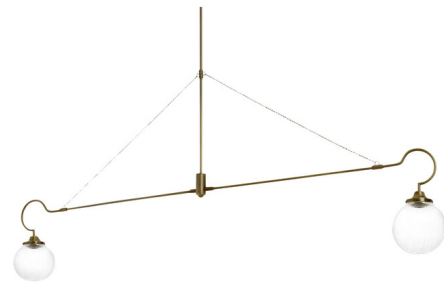

## Floren Linear Pendant

By CTO Lighting

### Description

The Floren Linear Pendant offers a modern interpretation of the Arts and Crafts design movement with a sleek linear frame accented with thoughtful decorative details. Each end of the pendant is punctuated with a ribbed clear glass globe supported by an exaggerated arch, and brass chains from the frame to the downrod provide both a support and decoration. Floren's elongated frame makes it an excellent choice above a dining table or kitchen island.

Shown in antique brass / clear

### Specifications

COLOR	Clear
BODY FINISH	Antique Brass
WATTAGE	18W
DIMMER	Standard 120V
DIMENSIONS	80.9"L x 7.9"W x 16.1"H
BULB NOT INCLUDED	2 x A19/Medium (E26)/9W/120V LED
COUNTRY OF ORIGIN	United Kingdom