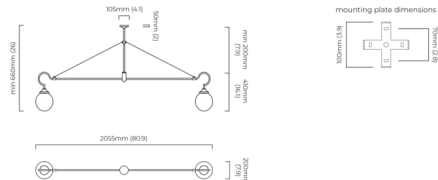

Description

The Floren Linear Pendant offers a modern interpretation of the Arts and Crafts design movement with a sleek linear frame accented with thoughtful decorative details. Each end of the pendant is punctuated with a ribbed clear glass globe supported by an exaggerated arch, and brass chains from the frame to the downrod provide both a support and decoration. Floren's elongated frame makes it an excellent choice above a dining table or kitchen island.

Shown in antique brass / clear

Specifications

COLOR	Clear
BODY FINISH	Antique Brass
WATTAGE	18W
DIMMER	Standard 120V
DIMENSIONS	80.9"L x 7.9"W x 16.1"H
BULB NOT INCLUDED	2 x A19/Medium (E26)/9W/120V LED
COUNTRY OF ORIGIN	United Kingdom