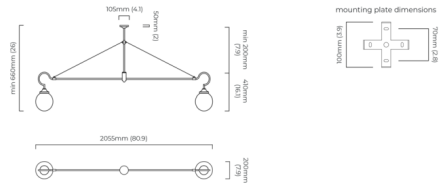

### Specifications

COLOR	Clear
BODY FINISH	Antique Brass
WATTAGE	18W
DIMMER	Standard 120V
DIMENSIONS	80.9\"L x 7.9\"W x 16.1\"H
BULB NOT INCLUDED	2 x A19/Medium (E26)/9W/120V LED
COUNTRY OF ORIGIN	United Kingdom