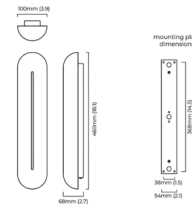

### Description

The Hepworth Wall Sconce was inspired by the iconic works of Modernist sculptor Dame Barbara Hepworth. The sconce is crafted from alabaster with a rounded form, echoing the organic curves of Hepworth's sculptures. A thin metal line through the center of the sconce punctuates the design with a graphic accent. Includes 4.5 inch square plate (not pictured) to cover standard US junction box.

### Specifications

COLOR	Honed Alabaster
BODY FINISH	Bronze
WATTAGE	24W
DIMMER	Low Voltage Electronic
DIMENSIONS	3.93"W x 18.1"H x 2.67"D
INTEGRATED LED MODULE	1 x LED/24W/120V LED
COUNTRY OF ORIGIN	United Kingdom

### Technical Information

PRODUCT DIMENSIONS	Backplate: 4.5"W x 4.5"H
LAMP COLOR	2700K

CLICK TO VIEW PRODUCT

Notes: