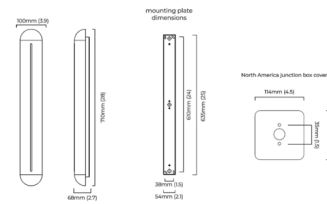

### Description

The Hepworth Wall Sconce was inspired by the iconic works of Modernist sculptor Dame Barbara Hepworth. The sconce is crafted from alabaster with a rounded form, echoing the organic curves of Hepworth's sculptures. A thin metal line through the center of the sconce punctuates the design with a graphic accent. Includes 4.5 inch square plate (not pictured) to cover standard US junction box.

### Specifications

COLOR	Honed Alabaster
BODY FINISH	Bronze
WATTAGE	24W
DIMMER	Low Voltage Electronic
DIMENSIONS	3.93"W x 18.1"H x 2.67"D
INTEGRATED LED MODULE	1 x LED/24W/120V LED
COUNTRY OF ORIGIN	United Kingdom

### Technical Information

PRODUCT DIMENSIONS	Backplate: 4.5"W x 4.5"H
LAMP COLOR	2700K

CLICK TO VIEW PRODUCT

Notes: