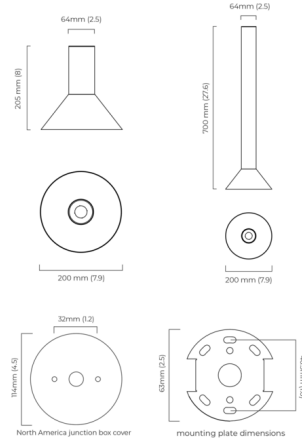

Description

The Torres Ceiling Light brings a strong architectural statement to your interior space. The funnel shaped diffuser is supported by a chunky cylindrical stem to cast light downward throughout the room. Available in all metal or with a Bronze or Antique Bronze stem and Alabaster diffuser. Includes 4.5 inch round cover plate for standard US junction box.

Shown in polished nickel

Specifications

| | |
|-------------------|-----------------------------|
| COLOR | N/A |
| BODY FINISH | Antique Bronze |
| WATTAGE | 4.5W |
| DIMMER | Low Voltage Electronic |
| DIMENSIONS | 7.9"W x 8"H |
| BULB NOT INCLUDED | 1 x MR11/GU10/4.5W/120V LED |
| COUNTRY OF ORIGIN | United Kingdom |