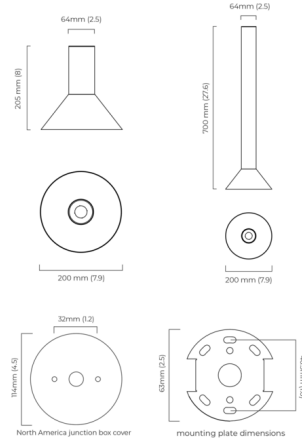

Description

The Torres Ceiling Light brings a strong architectural statement to your interior space. The funnel shaped diffuser is supported by a chunky cylindrical stem to cast light downward throughout the room. Available in all metal or with a Bronze or Antique Bronze stem and Alabaster diffuser. Includes 4.5 inch round cover plate for standard US junction box.

Shown in polished nickel

Specifications

COLOR	N/A
BODY FINISH	Polished Nickel
WATTAGE	4.5W
DIMMER	Low Voltage Electronic
DIMENSIONS	7.9"W x 8"H
BULB NOT INCLUDED	1 x MR11/GU10/4.5W/120V LED
COUNTRY OF ORIGIN	United Kingdom