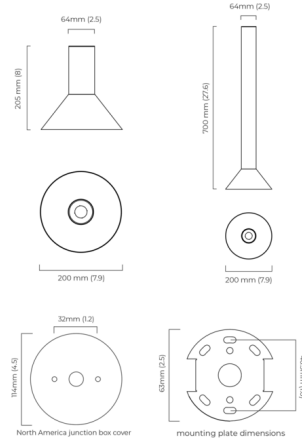

### Description

The Torres Ceiling Light brings a strong architectural statement to your interior space. The funnel shaped diffuser is supported by a chunky cylindrical stem to cast light downward throughout the room. Available in all metal or with a Bronze or Antique Bronze stem and Alabaster diffuser. Includes 4.5 inch round cover plate for standard US junction box.

### Specifications

|                   |                             |
|-------------------|-----------------------------|
| COLOR             | N/A                         |
| BODY FINISH       | Antique Bronze              |
| WATTAGE           | 4.5W                        |
| DIMMER            | Low Voltage Electronic      |
| DIMENSIONS        | 7.9"W x 27.6"H              |
| BULB NOT INCLUDED | 1 x MR11/GU10/4.5W/120V LED |
| COUNTRY OF ORIGIN | United Kingdom              |