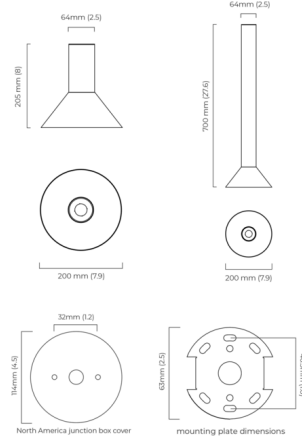

Description

The Torres Ceiling Light brings a strong architectural statement to your interior space. The funnel shaped diffuser is supported by a chunky cylindrical stem to cast light downward throughout the room. Available in all metal or with a Bronze or Antique Bronze stem and Alabaster diffuser. Includes 4.5 inch round cover plate for standard US junction box.

Shown in polished nickel

Specifications

COLOR	N/A
BODY FINISH	Alabaster / Antique Bronze
WATTAGE	4.5W
DIMMER	Low Voltage Electronic
DIMENSIONS	7.9"W x 27.6"H
BULB NOT INCLUDED	1 x JCD/G9/4.5W/120V LED
COUNTRY OF ORIGIN	United Kingdom