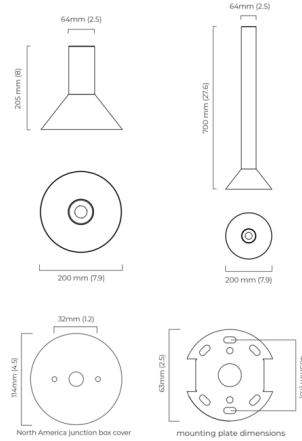

Description

The Torres Ceiling Light brings a strong architectural statement to your interior space. The funnel shaped diffuser is supported by a chunky cylindrical stem to cast light downward throughout the room. Available in all metal or with a Bronze or Antique Bronze stem and Alabaster diffuser. Includes 4.5 inch round cover plate for standard US junction box.

Shown in polished nickel

Specifications

COLOR	N/A
BODY FINISH	Polished Nickel
WATTAGE	4.5W
DIMMER	Low Voltage Electronic
DIMENSIONS	7.9"W x 27.6"H
BULB NOT INCLUDED	1 x MR11/GU10/4.5W/120V LED
COUNTRY OF ORIGIN	United Kingdom