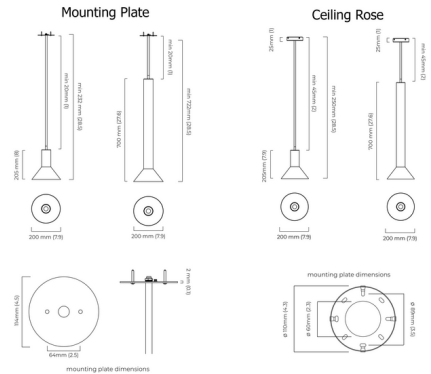

Description

The Torres Pendant brings a strong architectural statement to your interior space. The funnel shaped diffuser is supported by a chunky cylindrical body and a thin metal down rod to cast light downward throughout the room. Available in all metal or with a Bronze or Antique Bronze metal body and Alabaster diffuser. Includes 39.4 inch downrod, which can be adjusted on-site.

Shown in bronze

Specifications

COLOR	N/A
BODY FINISH	Bronze
WATTAGE	9.6W
DIMMER	Low Voltage Electronic
DIMENSIONS	7.87"W x 8.07"H
BULB NOT INCLUDED	1 x MR11/GU10/9.6W/120V LED
COUNTRY OF ORIGIN	United Kingdom