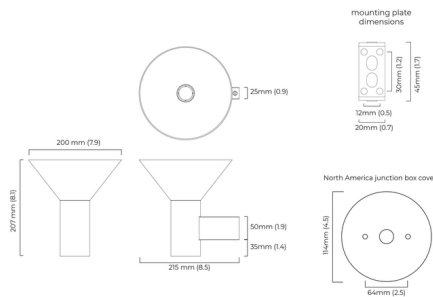

Description

The Torres Wall Sconce brings a strong architectural statement to your interior space. The funnel shaped diffuser is supported by a chunky cylindrical stem to cast light throughout the room. Available in all metal or with a Bronze or Antique Bronze frame and Alabaster diffuser. May be installed with shade facing up or down. Includes 4.5 inch diameter wall plate (not pictured) to cover standard US junction box.

Shown in alabaster / antique bronze

Specifications

COLOR	N/A
BODY FINISH	Alabaster / Antique Bronze
WATTAGE	4.5W
DIMMER	Low Voltage Electronic
DIMENSIONS	7.9"W x 8.1"H x 8.46"D
BULB NOT INCLUDED	1 x JCD/G9/4.5W/120V LED
COUNTRY OF ORIGIN	United Kingdom

Technical Information

PRODUCT DIMENSIONS Backplate: 4.5" diameter

CLICK TO VIEW PRODUCT

Notes: