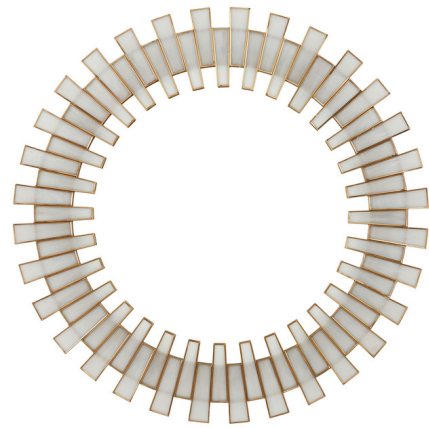

## Glasdele Mirror

By Currey & Company

### Description

The Glasdele Mirror is made of pieces of frosted milky glass fitted into antique brass-finished metal edging. Aimee Kurzner, who designed the white decorative mirror, notes that it requires mathematical precision to fit the tapered pieces of art glass around the mirror so they are uniform.

Shown in antique brass / white

### Specifications

COLOR	White
BODY FINISH	Antique Brass
WATTAGE	N/A
DIMMER	N/A
DIMENSIONS	39.5"W x 39.5"H x 1.75"D
BULB	N/A
COUNTRY OF ORIGIN	India

CLICK TO VIEW PRODUCT

Notes: