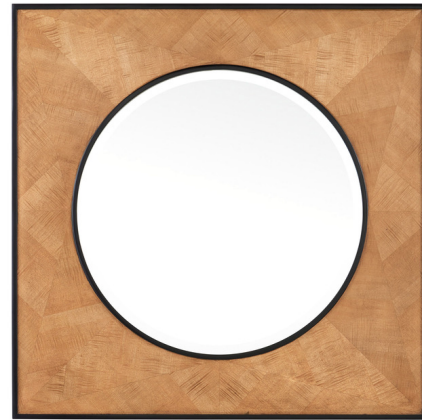

Lightology

lightology.com
866-954-4489
05-24-26

Project: _____

Company: _____

Location: _____ Fixture Type: _____

SPEC #: **CRC1273453**

Approved On: _____ Approved By: _____

Kallista Mirror

By Currey & Company

Description

The Kallista Mirror has a sophisticated profile. Mahogany trim surrounds the mirror and forms the outside edge of the frame into which sycamore veneers are set. The natural sheen of the veneer, placed in alternating directions, creates light and dark sections to increase the textural feel of the woodgrain on the mirror.

Shown in taupe / mirror

Specifications

COLOR	Mirror
BODY FINISH	Taupe
WATTAGE	N/A
DIMMER	N/A
DIMENSIONS	36"W x 36"H x 1.25"D
BULB	N/A
COUNTRY OF ORIGIN	Indonesia

CLICK TO VIEW PRODUCT

Notes: