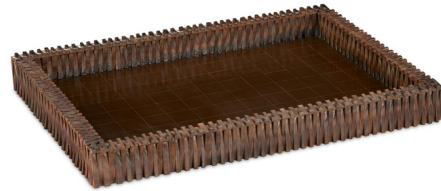

## Koa Tray

By Currey & Company

### Description

The Koa Tray is an artisanal piece made from burnt horn and composite finished to resemble faux coco shell. The sections of these materials are hand-applied, which is a painstaking process for an artisan to accomplish given the seamlessness of the surfacing.

### Specifications

COLOR	Brown
BODY FINISH	N/A
WATTAGE	N/A
DIMMER	N/A
DIMENSIONS	20.5"W x 2.25"H x 14.75"D
BULB	N/A
COUNTRY OF ORIGIN	India

CLICK TO VIEW PRODUCT

Notes: