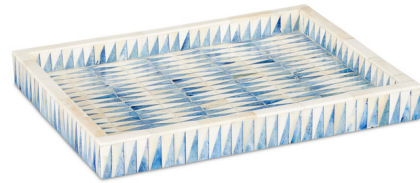

Lightology

lightology.com
866-954-4489
07-08-26

Project: _____

Company: _____

Location: _____ Fixture Type: _____

SPEC #: **CRC1273469**

Approved On: _____ Approved By: _____

Nadene Tray

By Currey & Company

Description

The Nadene Tray is a decorative tray made of alternating colors of bone. The jagged pattern is created when blue and ivory colored bone is hand-applied to the surface, which makes the blue tray an artisanal accessory that packs a textural punch. Place this lovely decorative accessory on a kitchen island or a buffet and it will be a dynamic accent whether or not it holds any meal-specific elements.

Shown in blue / white

Specifications

COLOR	Blue / White
BODY FINISH	N/A
WATTAGE	N/A
DIMMER	N/A
DIMENSIONS	16.25"W x 1.75"H x 12.25"D
BULB	N/A
COUNTRY OF ORIGIN	India

CLICK TO VIEW PRODUCT

Notes: