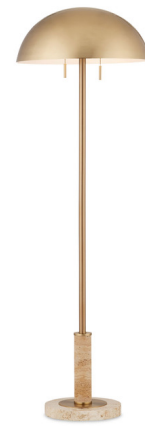

Lightology

lightology.com
866-954-4489
05-16-26

Project: _____

Company: _____

Location: _____ Fixture Type: _____

SPEC #: **CRC1273671**

Approved On: _____ Approved By: _____

Miles Floor Lamp By Currey & Company

Description

Aimee Kurzner designed the Miles Floor Lamp; the travertine lamp inspired by other pieces with the same name. The mid-century modern vibe is enhanced by the simple shapes of the lamp's base and body, and the domed brass shade that caps it. Because this beige lamp is made of natural stone, texture and color may vary from lamp to lamp. On/off pull chain.

Specifications

| | |
|--------------------|---|
| COLOR | Brass |
| BODY FINISH | Brass / Natural |
| WATTAGE | 14W |
| DIMMER | N/A |
| DIMENSIONS | 19.25"W x 58.5"H x 19.25"D |
| BULB NOT INCLUDED | 2 x A19/Medium (E26)/7W/120V Incandescent |
| OTHER BULB OPTIONS | 2 x A19/Medium (E26)/120V LED |
| COUNTRY OF ORIGIN | India |

Technical Information

PRODUCT DIMENSIONS Shade Dimensions: 8" x 19.25"

Shown in brass / natural / brass

CLICK TO VIEW PRODUCT

Notes: