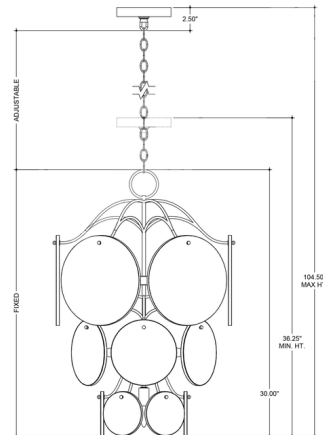

Description

The Rovigo Chandelier has a flowing design created by the wrought iron frame to which discs of recycled glass are attached. The silver leaf finish and the textural mottled glass gleam when the lights are switched on. The silver chandelier has a contemporary feel thanks to the uniform shapes and clean edges of the discs that graduate from larger to smaller as they flow toward the bottom of the fixture.

Specifications

COLOR Clear
BODY FINISH Silver Leaf
WATTAGE 780W
DIMMER Standard 120V
DIMENSIONS 20.5"W x 30"H
BULB NOT INCLUDED 13 x G16.5/Candelabra (E12)/60W/120V Incandescent
OTHER BULB OPTIONS 13 x G16.5/Candelabra (E12)/120V LED
COUNTRY OF ORIGIN Philippines

Technical Information

PRODUCT DIMENSIONS Adjustable Height: 36.5" to 104.5"

Shown in silver leaf / clear

CLICK TO VIEW PRODUCT

Notes: