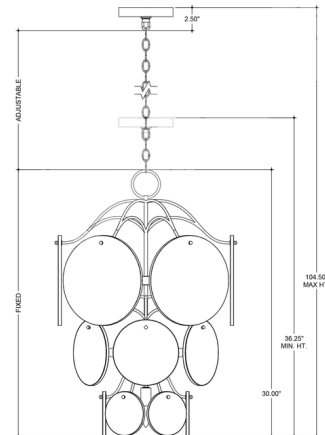

Description

The Rovigo Chandelier has a flowing design created by the wrought iron frame to which discs of recycled glass are attached. The silver leaf finish and the textural mottled glass gleam when the lights are switched on. The silver chandelier has a contemporary feel thanks to the uniform shapes and clean edges of the discs that graduate from larger to smaller as they flow toward the bottom of the fixture.

Specifications

COLOR Clear
 BODY FINISH Silver Leaf
 WATTAGE 780W
 DIMMER Standard 120V
 DIMENSIONS 20.5"W x 30"H
 BULB NOT INCLUDED 13 x G16.5/Candelabra (E12)/60W/120V Incandescent
 OTHER BULB OPTIONS 13 x G16.5/Candelabra (E12)/120V LED
 COUNTRY OF ORIGIN Philippines

Technical Information

PRODUCT DIMENSIONS Adjustable Height: 36.5" to 104.5"

Shown in silver leaf / clear

CLICK TO VIEW PRODUCT

Notes: