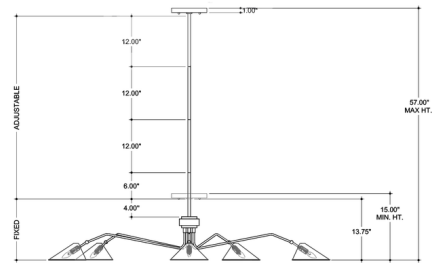

Shown in black / gold leaf

Specifications

COLOR	Gold Leaf
BODY FINISH	Black
WATTAGE	300W
DIMMER	Standard 120V
DIMENSIONS	81"W x 13.75"H
BULB NOT INCLUDED	5 x B10/Candelabra (E12)/60W/120V Incandescent
OTHER BULB OPTIONS	5 x B10/Candelabra (E12)/120V LED
COUNTRY OF ORIGIN	Philippines

Technical Information

PRODUCT DIMENSIONS	Rods Included: 6", (3) 12".
--------------------	-----------------------------

CLICK TO VIEW PRODUCT

Notes: