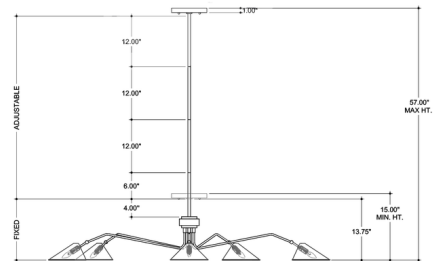

Shown in black / gold leaf

Specifications

COLOR Gold Leaf
BODY FINISH Black
WATTAGE 300W
DIMMER Standard 120V
DIMENSIONS 81"W x 13.75"H
BULB NOT INCLUDED 5 x B10/Candelabra (E12)/60W/120V Incandescent
OTHER BULB OPTIONS 5 x B10/Candelabra (E12)/120V LED
COUNTRY OF ORIGIN Philippines

Technical Information

PRODUCT DIMENSIONS Rods Included: 6", (3) 12".

CLICK TO VIEW PRODUCT

Notes: