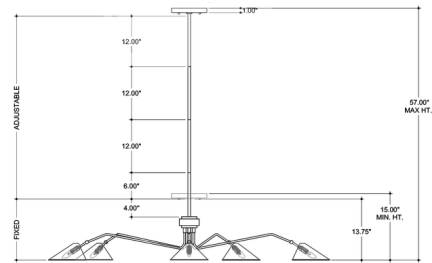

Specifications

COLOR Gold Leaf
BODY FINISH Black
WATTAGE 300W
DIMMER Standard 120V
DIMENSIONS 81"W x 13.75"H
BULB NOT INCLUDED 5 x B10/Candelabra (E12)/60W/120V Incandescent
OTHER BULB OPTIONS 5 x B10/Candelabra (E12)/120V LED
COUNTRY OF ORIGIN Philippines

Technical Information

PRODUCT DIMENSIONS Rods Included: 6", (3) 12".

Shown in black / gold leaf

CLICK TO VIEW PRODUCT

Notes: