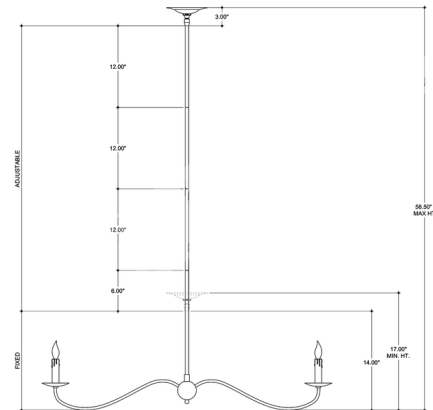

### Specifications

COLOR . . . . . N/A  
BODY FINISH . . . . . Black  
WATTAGE . . . . . 18W  
DIMMER . . . . . Standard 120V  
DIMENSIONS . . . . . 43.25"L x 4.25"W x 14"H  
BULB NOT INCLUDED . . . . . 2 x B10/Medium (E26)/9W/120V LED  
COUNTRY OF ORIGIN . . . . . Philippines

### Technical Information

PRODUCT DIMENSIONS . . . . . Rods Included: 6", (3) 12".

Shown in black

CLICK TO VIEW PRODUCT

Notes: