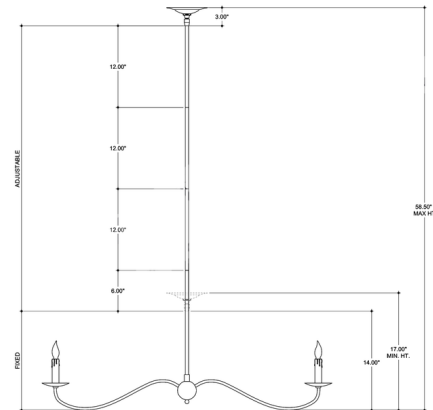

### Specifications

COLOR . . . . . N/A  
 BODY FINISH . . . . . Black  
 WATTAGE . . . . . 18W  
 DIMMER . . . . . Standard 120V  
 DIMENSIONS . . . . . 43.25"L x 4.25"W x 14"H  
 BULB NOT INCLUDED . . . . . 2 x B10/Medium (E26)/9W/120V LED  
 COUNTRY OF ORIGIN . . . . . Philippines

### Technical Information

PRODUCT DIMENSIONS . . . . . Rods Included: 6", (3) 12".

Shown in black

CLICK TO VIEW PRODUCT

Notes: