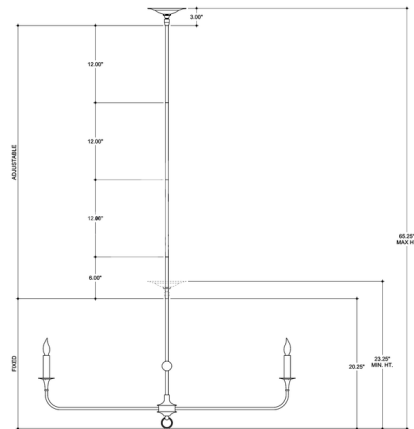

Specifications

COLOR N/A
BODY FINISH Pyrite Bronze
WATTAGE 18W
DIMMER Standard 120V
DIMENSIONS 40"L x 40"W x 20.25"H x 3.5"D
BULB NOT INCLUDED 2 x B10/Candelabra (E12)/9W/120V LED
COUNTRY OF ORIGIN Philippines

Technical Information

PRODUCT DIMENSIONS Rods Included: 6", (3) 12".

Notes:

Shown in pyrite bronze

CLICK TO VIEW PRODUCT