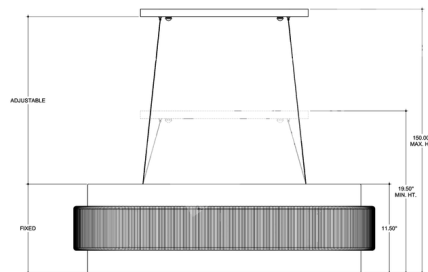

Specifications

COLOR White
BODY FINISH Sugar White
WATTAGE 300W
DIMMER Standard 120V
DIMENSIONS 39.5"W x 11.5"H
BULB NOT INCLUDED 5 x B10/Candelabra (E12)/60W/120V Incandescent
OTHER BULB OPTIONS 5 x B10/Candelabra (E12)/120V LED
COUNTRY OF ORIGIN Philippines

Technical Information

PRODUCT DIMENSIONS Adjustable Height: 19.5" to 150"

Shown in sugar white / white

CLICK TO VIEW PRODUCT

Notes: