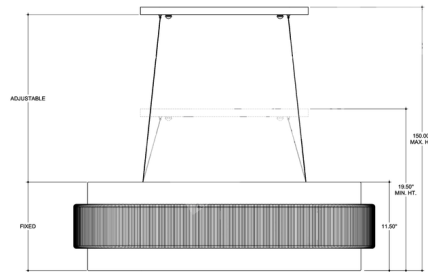

Specifications

COLOR White
BODY FINISH Sugar White
WATTAGE 300W
DIMMER Standard 120V
DIMENSIONS 39.5"W x 11.5"H
BULB NOT INCLUDED 5 x B10/Candelabra (E12)/60W/120V Incandescent
OTHER BULB OPTIONS 5 x B10/Candelabra (E12)/120V LED
COUNTRY OF ORIGIN Philippines

Technical Information

PRODUCT DIMENSIONS Adjustable Height: 19.5" to 150"

Notes:

Shown in sugar white / white

CLICK TO VIEW PRODUCT