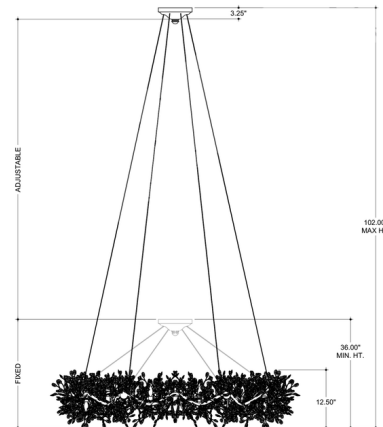

Description

The Crystal Bud Grande Ring Chandelier has delicate faceted crystals unfurling from vines that flow around the fixture. The gleaming metal in a brass finish serves as a warm contrast to the luminous crystals; the interplay making the profile of this fixture complex and interesting. This stunning crystal chandelier's lights alternate pointing up and down to increase the sparkle and the luxurious aura. Note: Requires additional support.

Shown in brass / crystal

Specifications

COLOR Crystal
BODY FINISH Brass
WATTAGE 168W
DIMMER Standard 120V
DIMENSIONS 57.5"W x 12.5"H
BULB NOT INCLUDED 24 x B10/Candelabra (E12)/7W/120V LED
COUNTRY OF ORIGIN Philippines