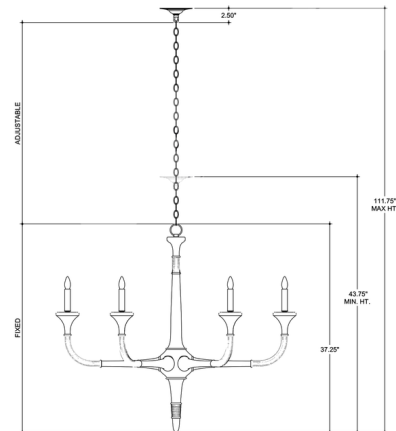

Specifications

COLOR N/A
BODY FINISH Sand
WATTAGE 360W
DIMMER Standard 120V
DIMENSIONS 43.5"W x 37.25"H
BULB NOT INCLUDED 6 x B10/Candelabra (E12)/60W/120V Incandescent
OTHER BULB OPTIONS 6 x B10/Candelabra (E12)/120V LED
COUNTRY OF ORIGIN Philippines

Technical Information

PRODUCT DIMENSIONS Adjustable Height: 43.75" to 111.75"

Shown in sand

CLICK TO VIEW PRODUCT

Notes: