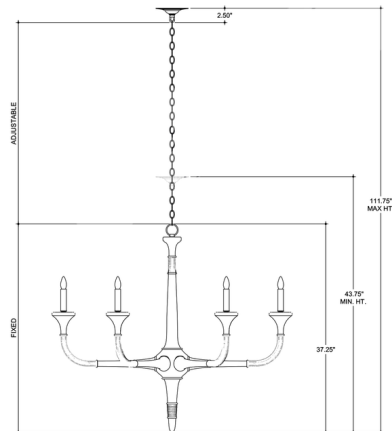

Specifications

COLOR	N/A
BODY FINISH	Sand
WATTAGE	360W
DIMMER	Standard 120V
DIMENSIONS	43.5"W x 37.25"H
BULB NOT INCLUDED	6 x B10/Candelabra (E12)/60W/120V Incandescent
OTHER BULB OPTIONS	6 x B10/Candelabra (E12)/120V LED
COUNTRY OF ORIGIN	Philippines

Technical Information

PRODUCT DIMENSIONS Adjustable Height: 43.75" to 111.75"

Shown in sand

CLICK TO VIEW PRODUCT

Notes: