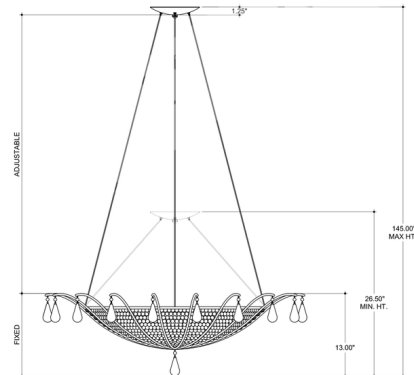

Specifications

COLOR	N/A
BODY FINISH	Sandstone
WATTAGE	300W
DIMMER	Standard 120V
DIMENSIONS	42.25"W x 13"H
BULB NOT INCLUDED	5 x B10/Candelabra (E12)/60W/120V Incandescent
OTHER BULB OPTIONS	5 x B10/Candelabra (E12)/120V LED
COUNTRY OF ORIGIN	Philippines

Technical Information

PRODUCT DIMENSIONS	Adjustable Height: 26.5" to 145"
--------------------	----------------------------------

Shown in sandstone

CLICK TO VIEW PRODUCT

Notes: