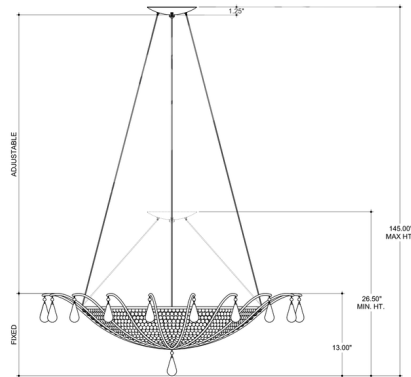

Specifications

COLOR	N/A
BODY FINISH	Sandstone
WATTAGE	300W
DIMMER	Standard 120V
DIMENSIONS	42.25"W x 13"H
BULB NOT INCLUDED	5 x B10/Candelabra (E12)/60W/120V Incandescent
OTHER BULB OPTIONS	5 x B10/Candelabra (E12)/120V LED
COUNTRY OF ORIGIN	Philippines

Technical Information

PRODUCT DIMENSIONS Adjustable Height: 26.5" to 145"

Shown in sandstone

CLICK TO VIEW PRODUCT

Notes: